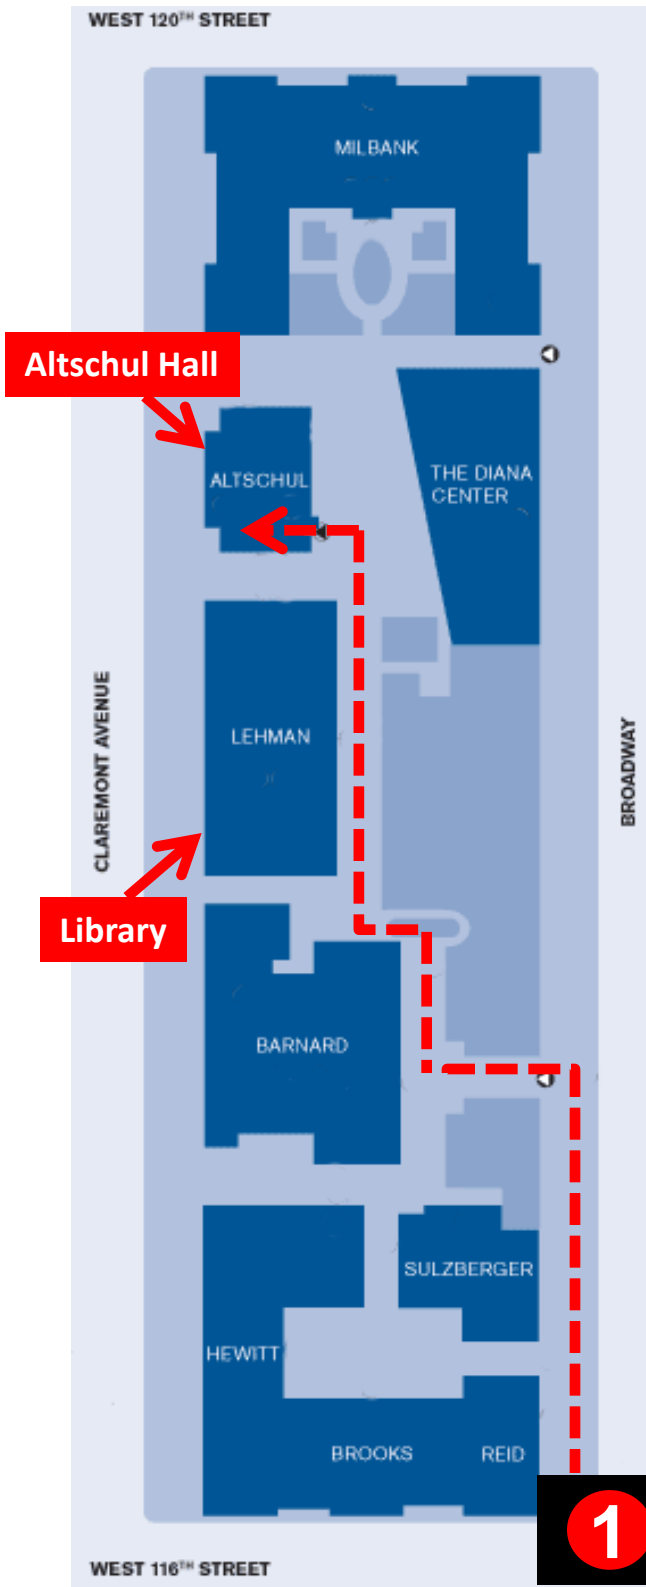

Barnard Campus Map

The 2016 RESTORE Classes of:

Tuesday, February 2
Tuesday, February 9
Thursday, February 11
Tuesday, February 16

will be from 6:00 to 8:15 p.m. at:

Barnard College
117th Street and Broadway
Altschul Hall
Room 202 (Main Floor Auditorium)

Directions

Take Local subway No. 1 to the Columbia University stop, 116th Street and Broadway. Walk north along the west side of Broadway to the Barnard campus entrance. Altschul Hall is north of the library building.

Enter the building on the plaza level (second floor); the elevators are on the left – the auditorium entrance is at the end of the hall, past the elevators.

1

Broadway Local
116th Street